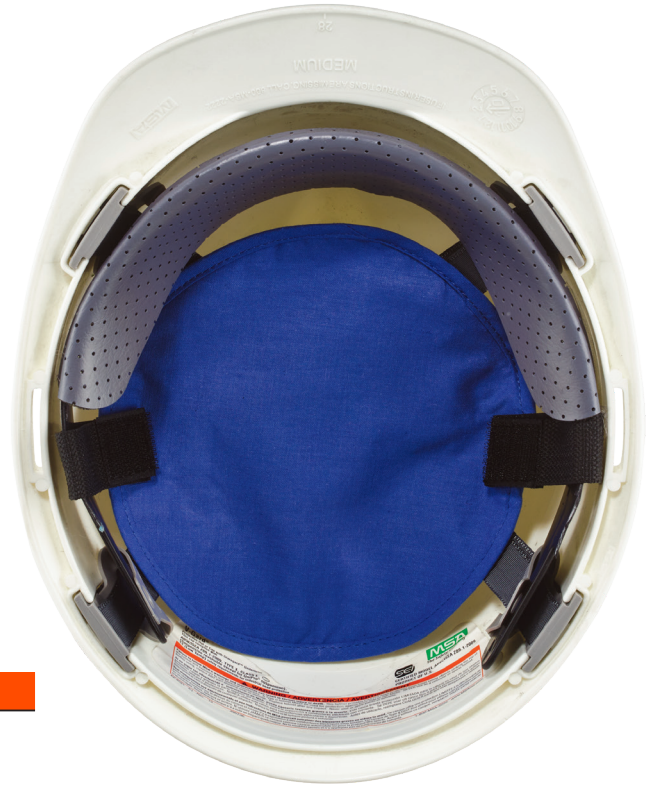

CHILL-ITS® 6715 EVAPORATIVE COOLING HARD HAT PAD

REMAINS COOL
UP TO FOUR HOURS

CONVENIENT
ATTACHES TO HARD HAT

HOOK & LOOP
CLOSURES

LIGHTWEIGHT

SOAK IN WATER
TO ACTIVATE

Part No.	Product Description
ER12337	Chill-Its® 6715 Evaporative Cooling Hard Hat Pad - Blue